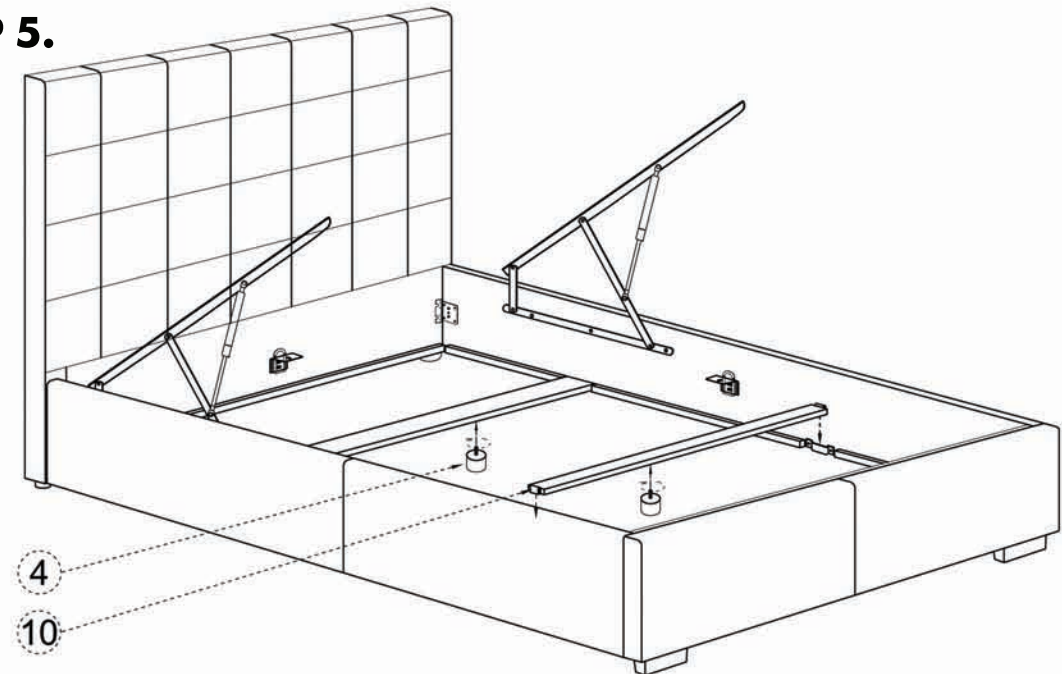

STEP 2.

STEP 3.

PARTS AND HARDWARE.

NOTES.

Thank you for purchasing this quality product! Be sure to check all packing material careful for small part that may have come loose inside the carton during shipping.

CAUTION: The item is heavy, assembly should be performed by two people.

STEP 4.

STEP 5.

PARTS AND HARDWARE.

		
⑪ Slat Frame =1pc	⑫ Handle=1pc	⑬ Baseboards = 5 pcs
		
⑭ Washers(m8) =16pcs	⑮ Nuts(Ø8) =8pcs	⑯ Bolts(Ø8*45) =8pcs
		
⑰ Spanner=1pc	⑱ Allen Key (m5) =1pc	