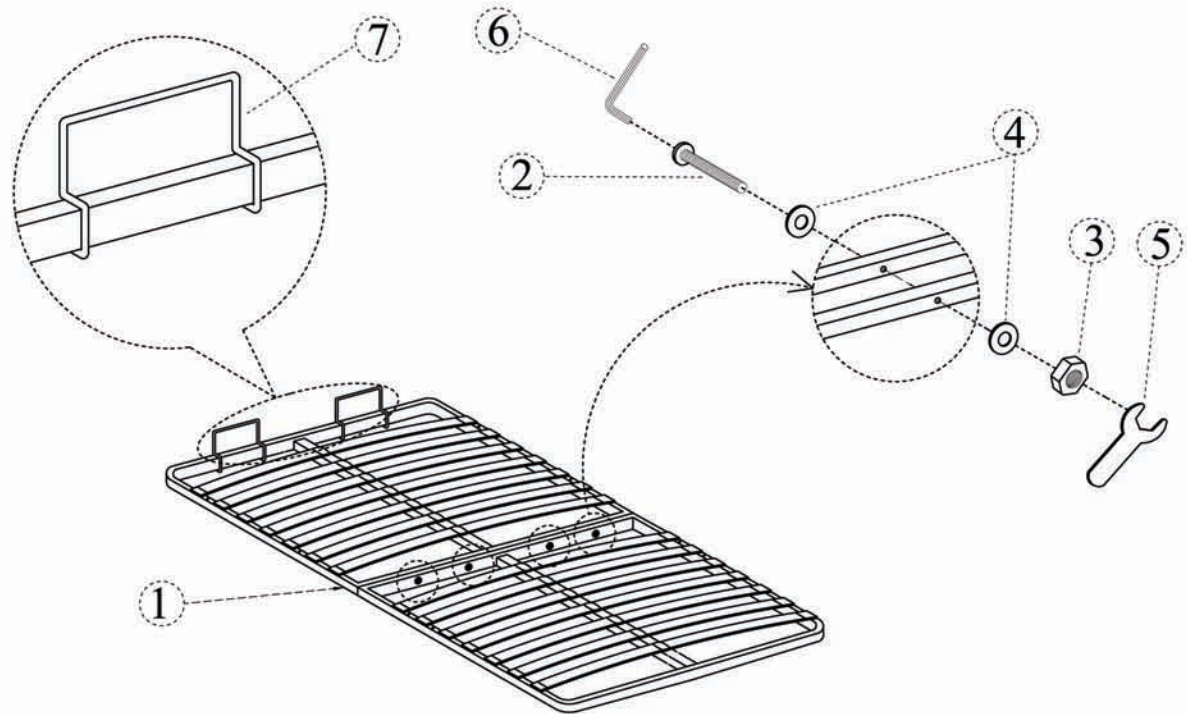

MOE'S

home collection

ASSEMBLY INSTRUCTIONS.

BELLE STORAGE BED KING CHARCOAL FABRIC

RN-1001-25

THANK YOU FOR YOUR PURCHASE!

PARTS AND HARDWARE.

	
①. x 2pcs	②. x 4pcs
	
(Ø8)	
③. x 4pcs	④. x 8pcs
	
⑤. x 1pc	⑥. x 1pc
	
⑦. x 2pcs	

NOTES.

Thank you for purchasing this quality product!
Be sure to check all packing material careful
for small part that may have come loose
inside the carton during shipping.

CAUTION: The item is heavy, assembly
should be performed by two people.

STEP 1.

PARTS AND HARDWARE.

NOTES.

Thank you for purchasing this quality product! Be sure to check all packing material careful for small part that may have come loose inside the carton during shipping.

CAUTION:The item is heavy, assembly should be performed by two people.

STEP 2.

STEP 3.

PARTS AND HARDWARE.

NOTES.

Thank you for purchasing this quality product! Be sure to check all packing material careful for small part that may have come loose inside the carton during shipping.