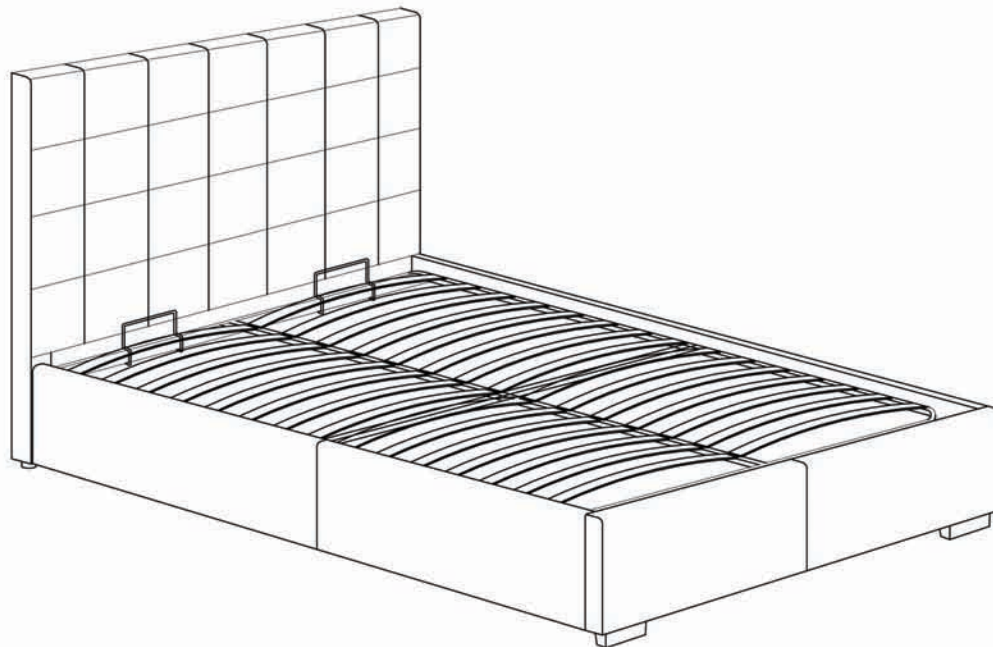

MOE'S

home collection

ASSEMBLY INSTRUCTIONS.

BELLE STORAGE BED KING CHARCOAL FABRIC

RN-1001-25

THANK YOU FOR YOUR PURCHASE!

PARTS AND HARDWARE.

	
①. x 2pcs	②. x 4pcs
	
(Ø8)	
③. x 4pcs	④. x 8pcs
	
⑤. x 1pc	⑥. x 1pc
	
⑦. x 2pcs	

NOTES.

Thank you for purchasing this quality product!
Be sure to check all packing material careful
for small part that may have come loose
inside the carton during shipping.

CAUTION: The item is heavy, assembly
should be performed by two people.