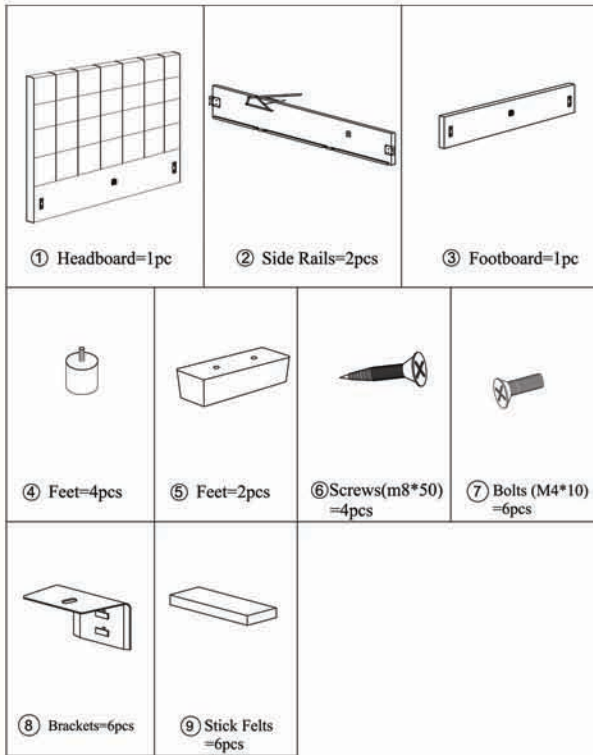

NOTES.

Thank you for purchasing this quality product!
Be sure to check all packing material careful
for small part that may have come loose
inside the carton during shipping.

CAUTION: The item is heavy, assembly
should be performed by two people.

STEP 1.

PARTS AND HARDWARE.

NOTES.

Thank you for purchasing this quality product! Be sure to check all packing material careful for small part that may have come loose inside the carton during shipping.

CAUTION:The item is heavy, assembly should be performed by two people.

STEP 2.

STEP 3.

PARTS AND HARDWARE.

NOTES.

Thank you for purchasing this quality product! Be sure to check all packing material careful for small part that may have come loose inside the carton during shipping.

CAUTION: The item is heavy, assembly should be performed by two people.

STEP 4.

STEP 5.

PARTS AND HARDWARE.

		
⑪ Slat Frame =1pc	⑫ Handle=1pc	⑬ Baseboards = 5 pcs
		
⑭ Washers(m8) =16pcs	⑮ Nuts(Ø8) =8pcs	⑯ Bolts(Ø8*45) =8pcs
		
⑰ Spanner=1pc	⑱ Allen Key (m5) =1pc	