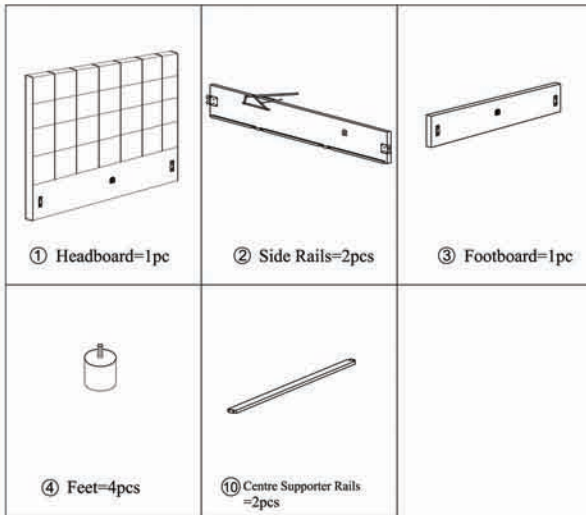

NOTES.

Thank you for purchasing this quality product!
Be sure to check all packing material careful
for small part that may have come loose
inside the carton during shipping.

CAUTION: The item is heavy, assembly
should be performed by two people.

STEP 1.

PARTS AND HARDWARE.

NOTES.

Thank you for purchasing this quality product! Be sure to check all packing material careful for small part that may have come loose inside the carton during shipping.

CAUTION:The item is heavy, assembly should be performed by two people.

STEP 2.

STEP 3.

PARTS AND HARDWARE.

NOTES.

Thank you for purchasing this quality product! Be sure to check all packing material careful for small part that may have come loose inside the carton during shipping.

CAUTION: The item is heavy, assembly should be performed by two people.

STEP 4.

STEP 5.

PARTS AND HARDWARE.

		
⑪ Slat Frame =1pc	⑫ Handle=1pc	⑬ Baseboards = 5 pcs
		
⑭ Washers(m8) =16pcs	⑮ Nuts(Ø8) =8pcs	⑯ Bolts(Ø8*45) =8pcs
		
⑰ Spanner=1pc	⑱ Allen Key (m5) =1pc	